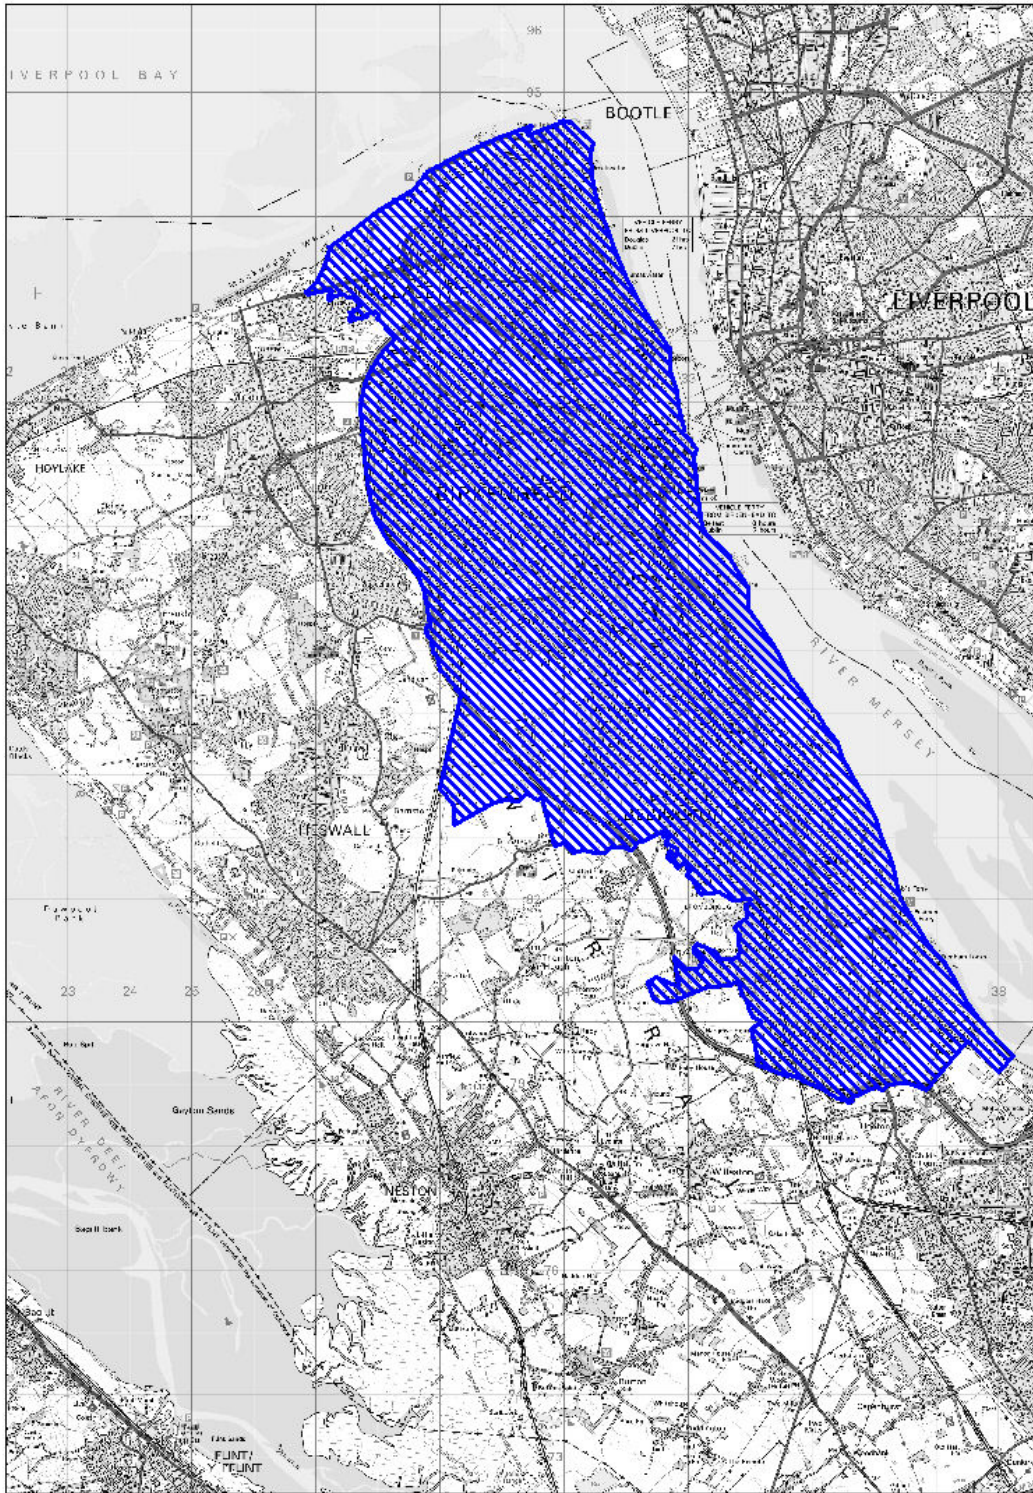

Appendix 1 – East Wirral (Area of LSTF bid)

This map is reproduced from Ordnance Survey material with the permission of Ordnance Survey on behalf of the Controller of Her Majesty's Stationery Office © Crown copyright. Unauthorised reproduction infringes Crown copyright and may lead to prosecution or civil proceedings. Licence number 100019803. Published 2010